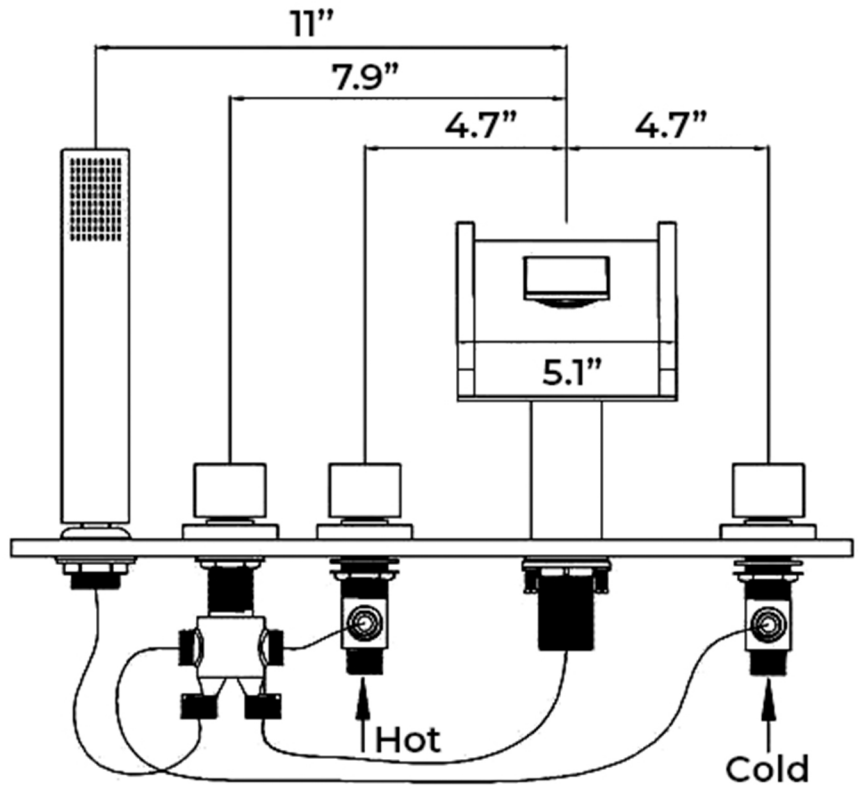

FONTANA Showers