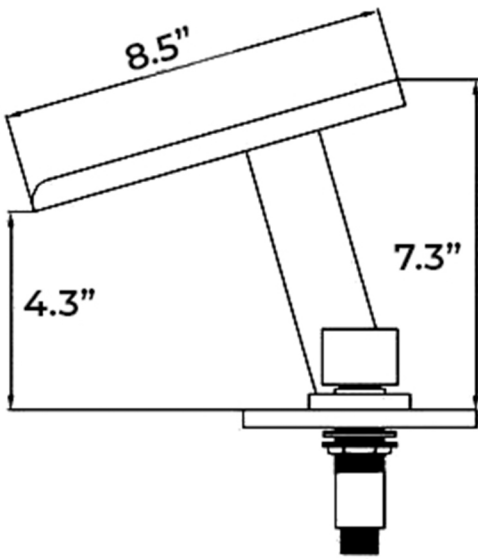

FONTANA Showers