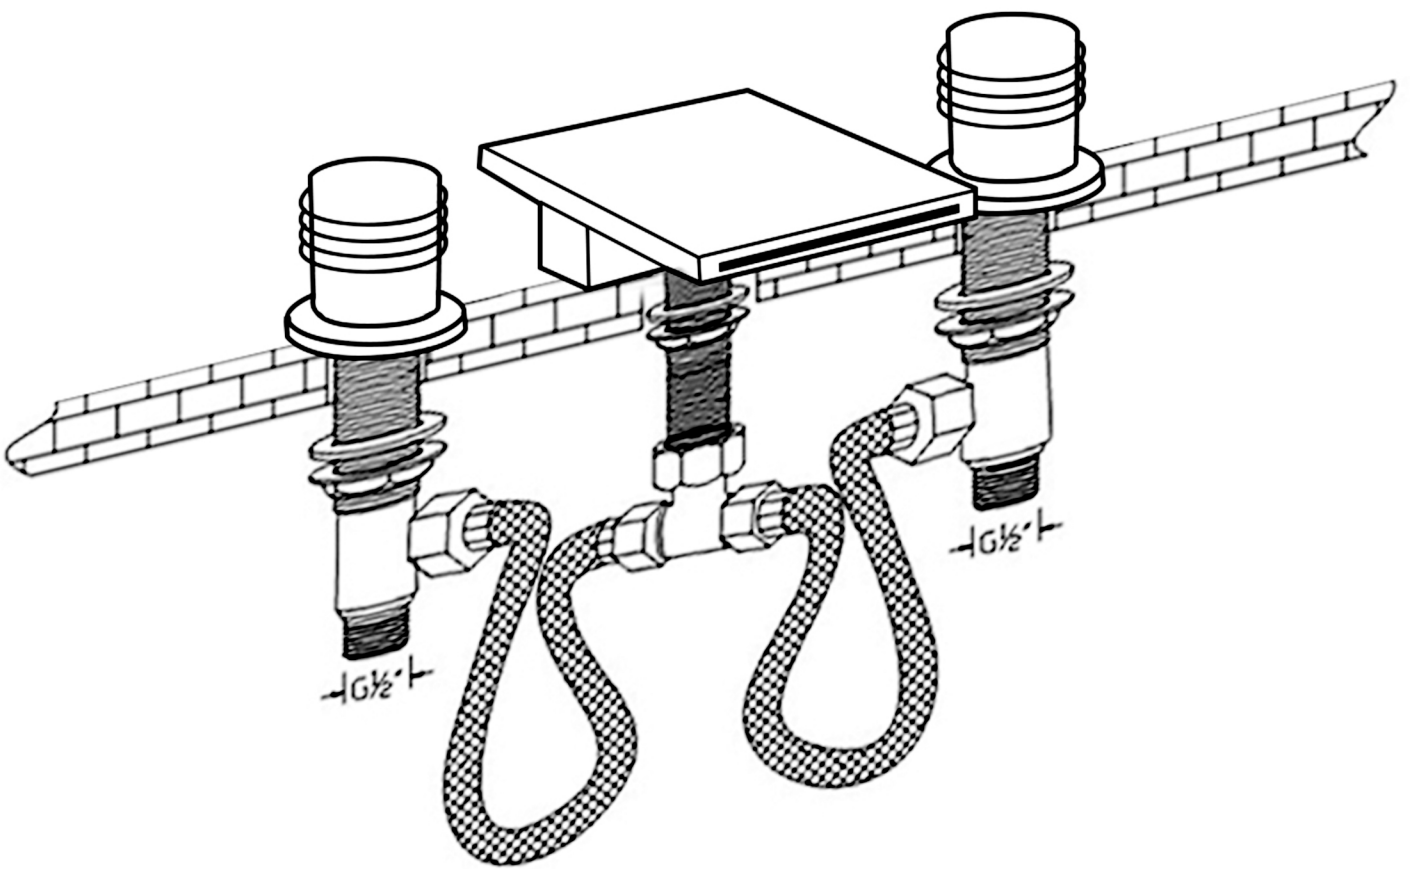

FONTANA Showers