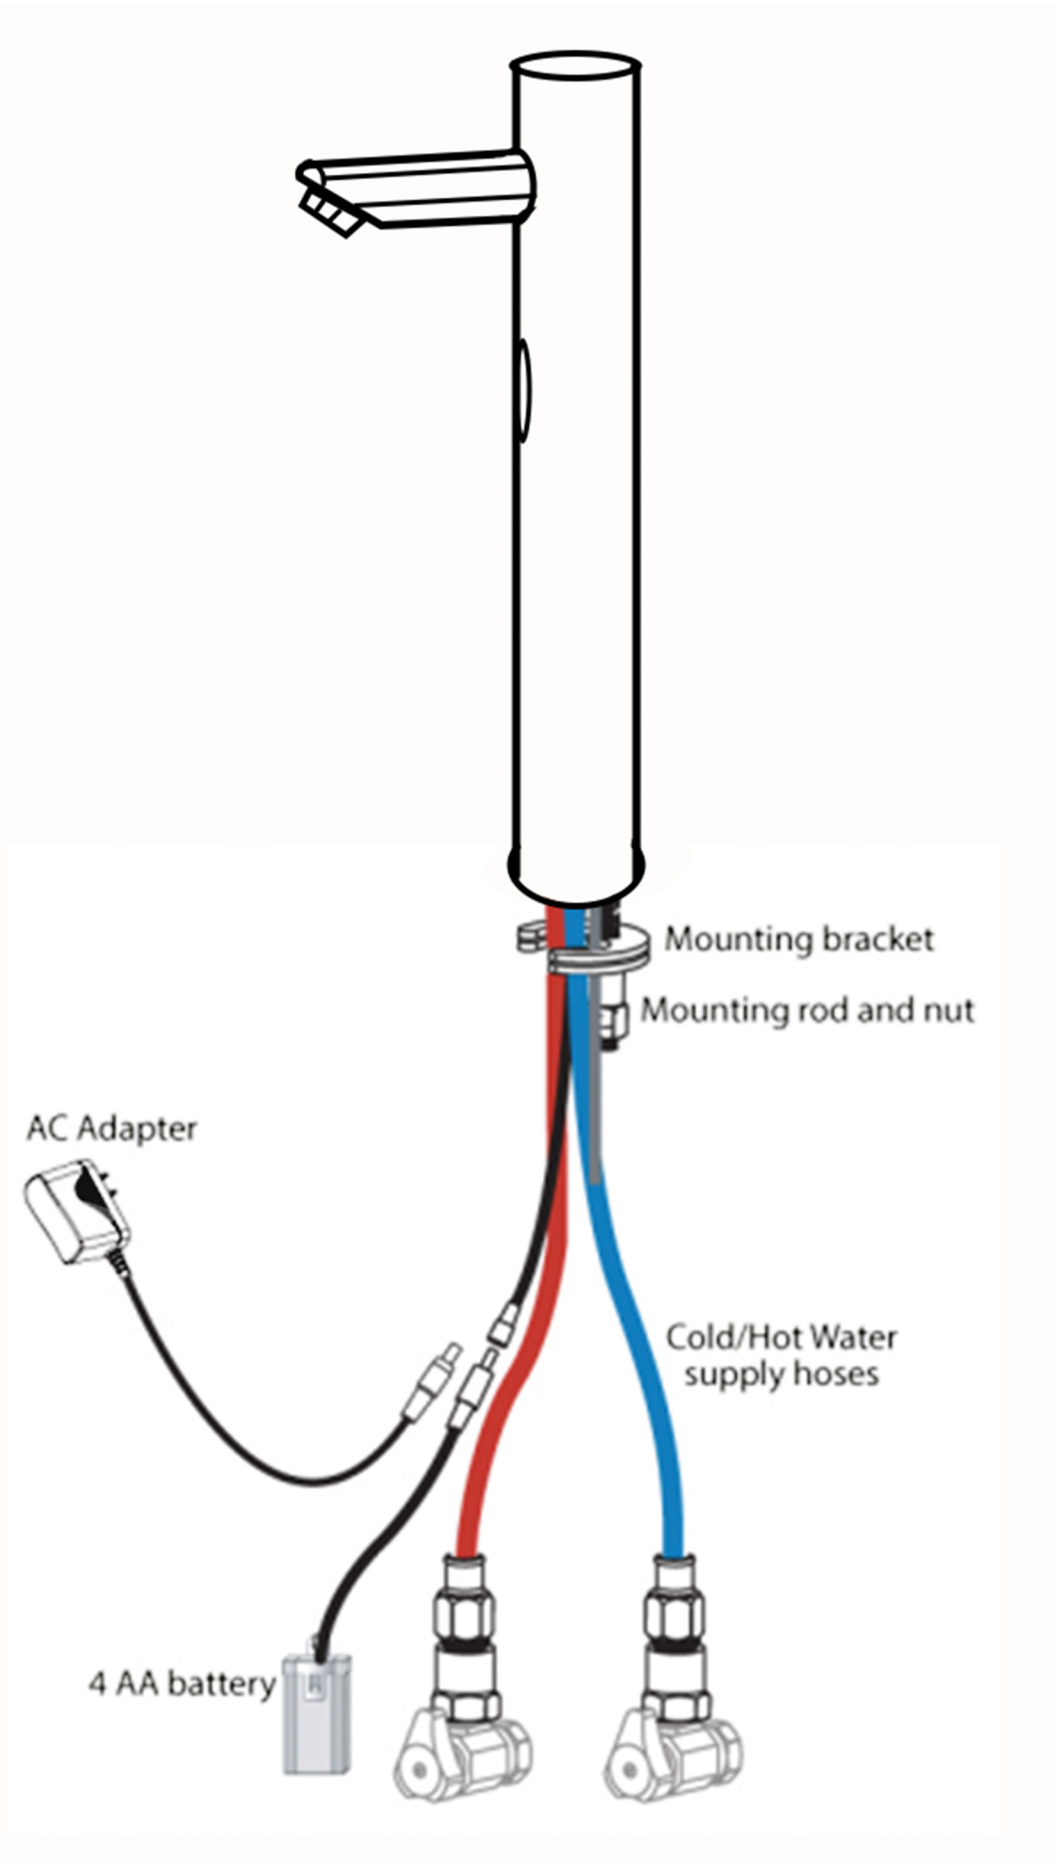

TOOLS REQUIRED*

Plumber's Tape

Basin Wrench

Thread Sealant

Screwdriver

Adjustable Wrench

Hex Wrench

*not included

Soap Dispenser Installation