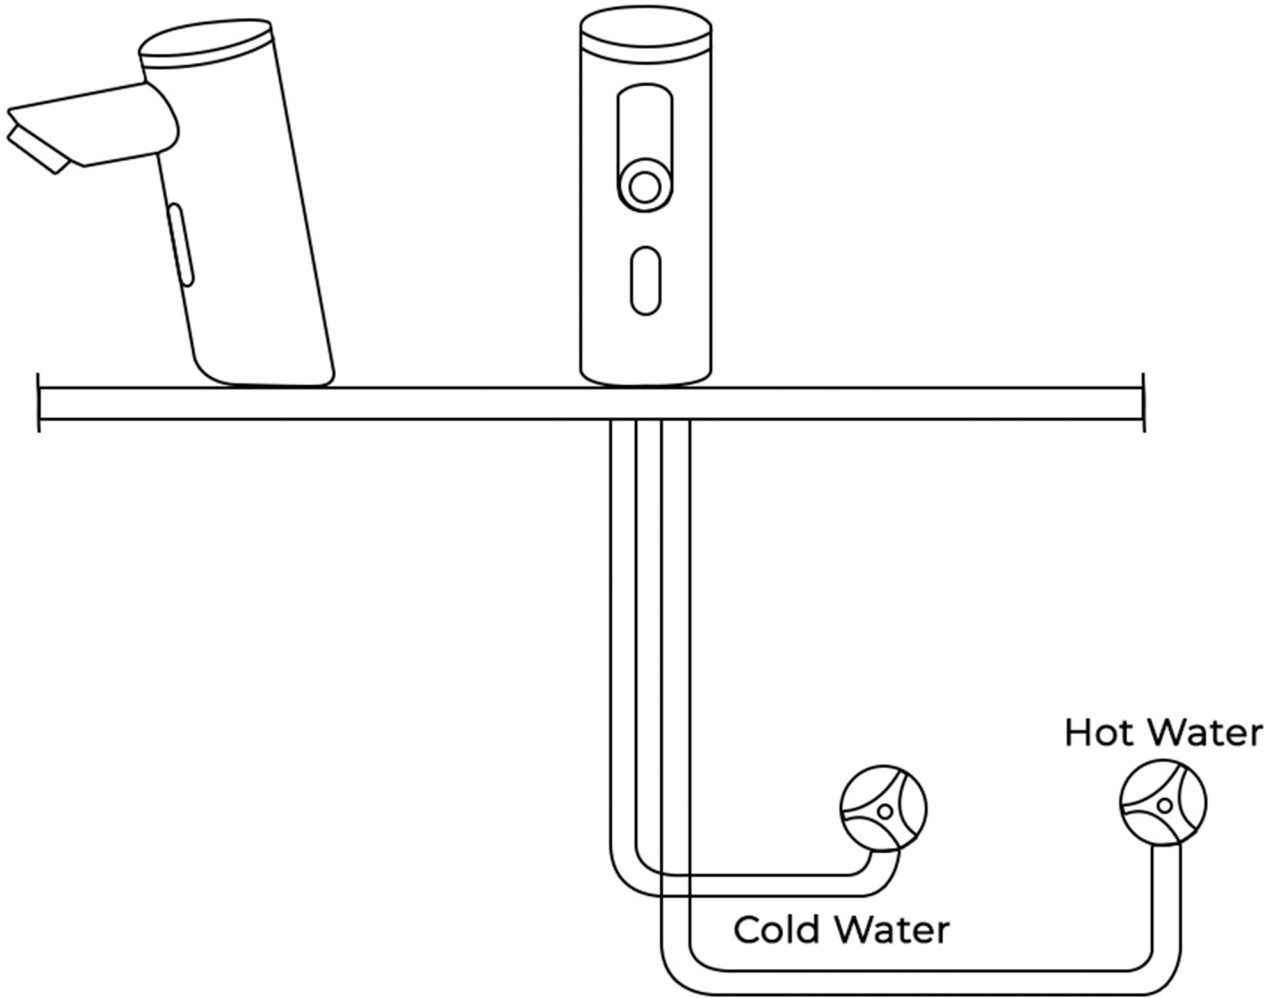

For the following installation instructions for your new product it is assumed that any old fixtures have been removed and any repairs or modifications to the water supply have been completed. Unpack and inspect the product for any shipping damages. If you find damages, do not install.

TOOLS REQUIRED*

Plumber's Tape

Basin Wrench

Thread Sealant

Screwdriver

Adjustable Wrench

Hex Wrench

*not included

Soap Dispenser Installation