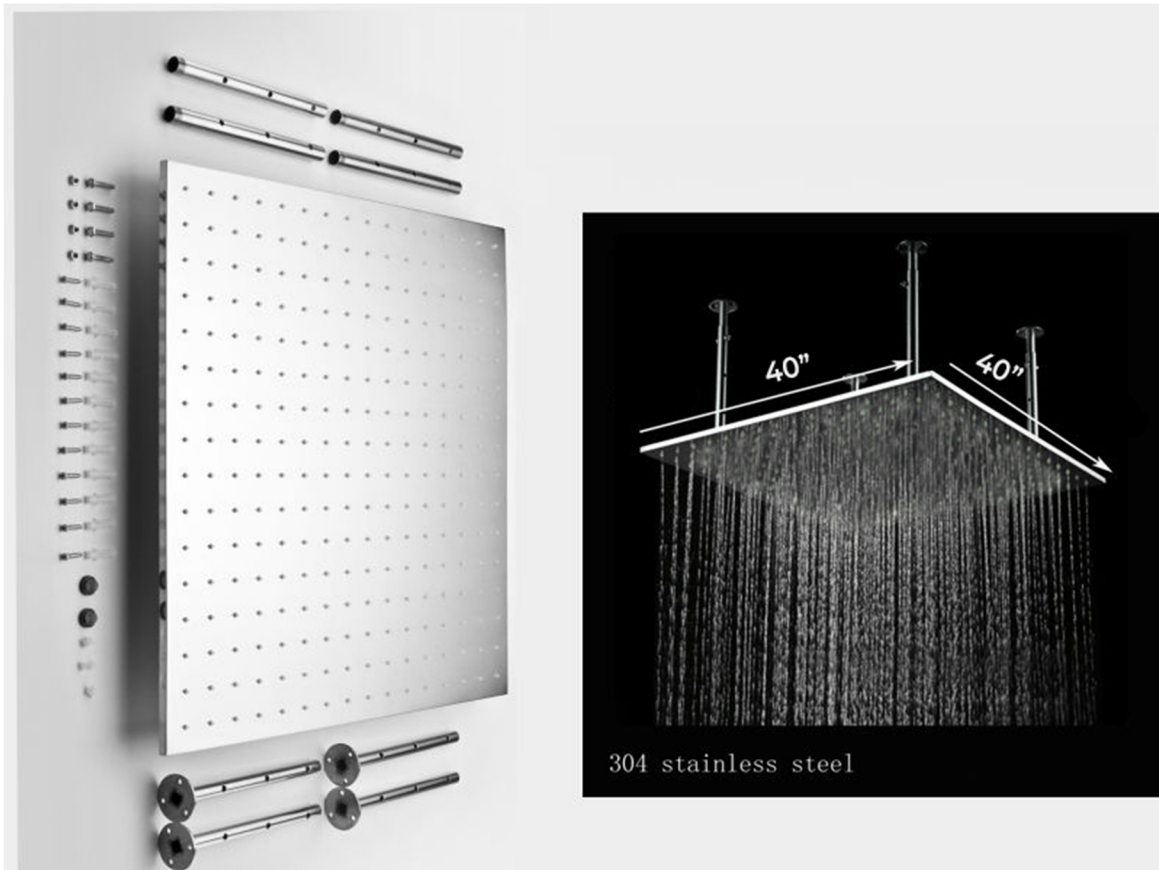

(head shower installation)
decorative

hole size on ceiling

decorative cover

3
Drill the holes on the ceiling according to above hole specification and install 4 pipes.

After fix the shower head on ceiling, connect the shower hose with 2 water inlet on the shower head back cover. The other end connect with the water outlet pipe in the wall.

5/ s right drawing shown, install four pipe 2 on the head shower

6/ After fix the shower head on ceiling, connect the shower hose with 4 water inlet on the shower head back cover. The other end connect with the water outlet pipe in the wall.

JUNOSHOWER

$\leq 29^{\circ}\text{C}$

$30^{\circ}\text{C} \sim 39^{\circ}\text{C}$

$40^{\circ}\text{C} \sim 49^{\circ}\text{C}$

4 Ceiling Arms Fixed Shower Head

a.b.c.d. is shower hose G1/2" water inlet connect screws

**40 inch biggest led light shower head
304 stainless steel brushed surface
ceiling mount led shower head**