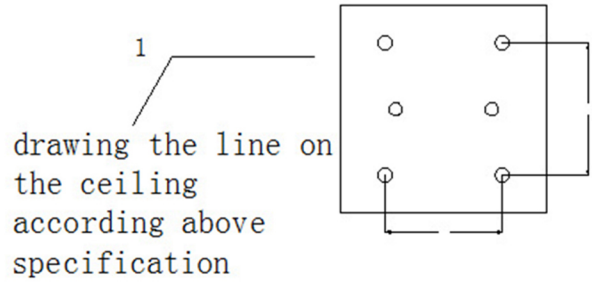

hole size on ceiling