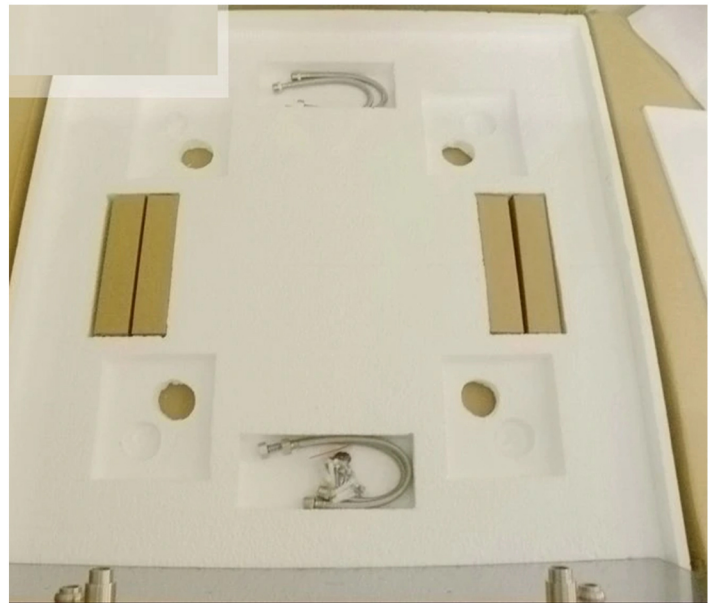

(head shower installation)
decorative

hole size on ceiling

decorative cover

3
Drill the holes on the ceiling according to above hole specification and install 4 pipes.

After fix the shower head on ceiling, connect the shower hose with 2 water inlet on the shower head back cover. The other end connect with the water outlet pipe in the wall.

5/ s right drawing shown, install four pipe 2 on the head shower

6/ After fix the shower head on ceiling, connect the shower hose with 4 water inlet on the shower head back cover. The other end connect with the water outlet pipe in the wall.

JUNOSHOWER

$\leq 29^{\circ}\text{C}$

$30^{\circ}\text{C} \sim 39^{\circ}\text{C}$

$40^{\circ}\text{C} \sim 49^{\circ}\text{C}$

4 Ceiling Arms Fixed Shower Head

a.b.c.d. is shower hose G1/2" water inlet connect screws

**40 inch biggest led light shower head
304 stainless steel brushed surface
ceiling mount led shower head**