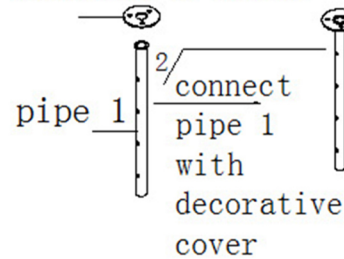

40" BRUSHED STAINLESS STEEL SQUARE CEILING MOUNT LARGE LED SHOWER HEAD INSTALLTION INSTRUCTIONS

BEFORE YOU BEGIN

Before installing, read entire Installation Instructions. Observe all local building and safety codes.

TOOLS REQUIRED*

Plumber's Tape

Basin Wrench

Thread Sealant

Screwdriver

Adjustable Wrench

Hex Wrench

*not included

(head shower installation)
decorative

hole size on ceiling

decorative cover

3
Drill the holes on the ceiling according to above hole specification and install 4 pipes.

After fix the shower head on ceiling, connect the shower hose with 2 water inlet on the shower head back cover. The other end connect with the water outlet pipe in the wall.