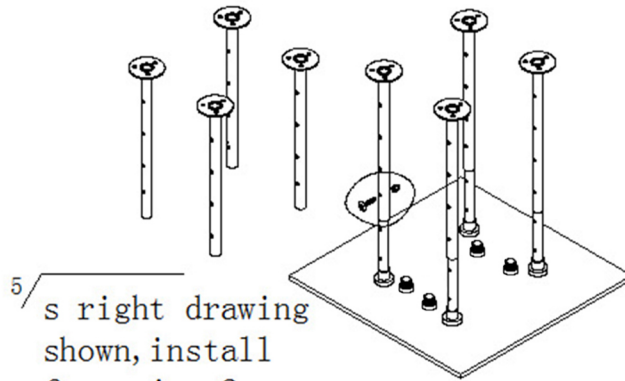

40" BRUSHED STAINLESS STEEL SQUARE CEILING MOUNT LARGE LED SHOWER HEAD INSTALLTION INSTRUCTIONS

BEFORE YOU BEGIN

Before installing, read entire Installation Instructions. Observe all local building and safety codes.

(head shower installation)
decorative

hole size on ceiling

decorative cover

3
Drill the holes on the ceiling according to above hole specification and install 4 pipes.

After fix the shower head on ceiling, connect the shower hose with 2 water inlet on the shower head back cover. The other end connect with the water outlet pipe in the wall.