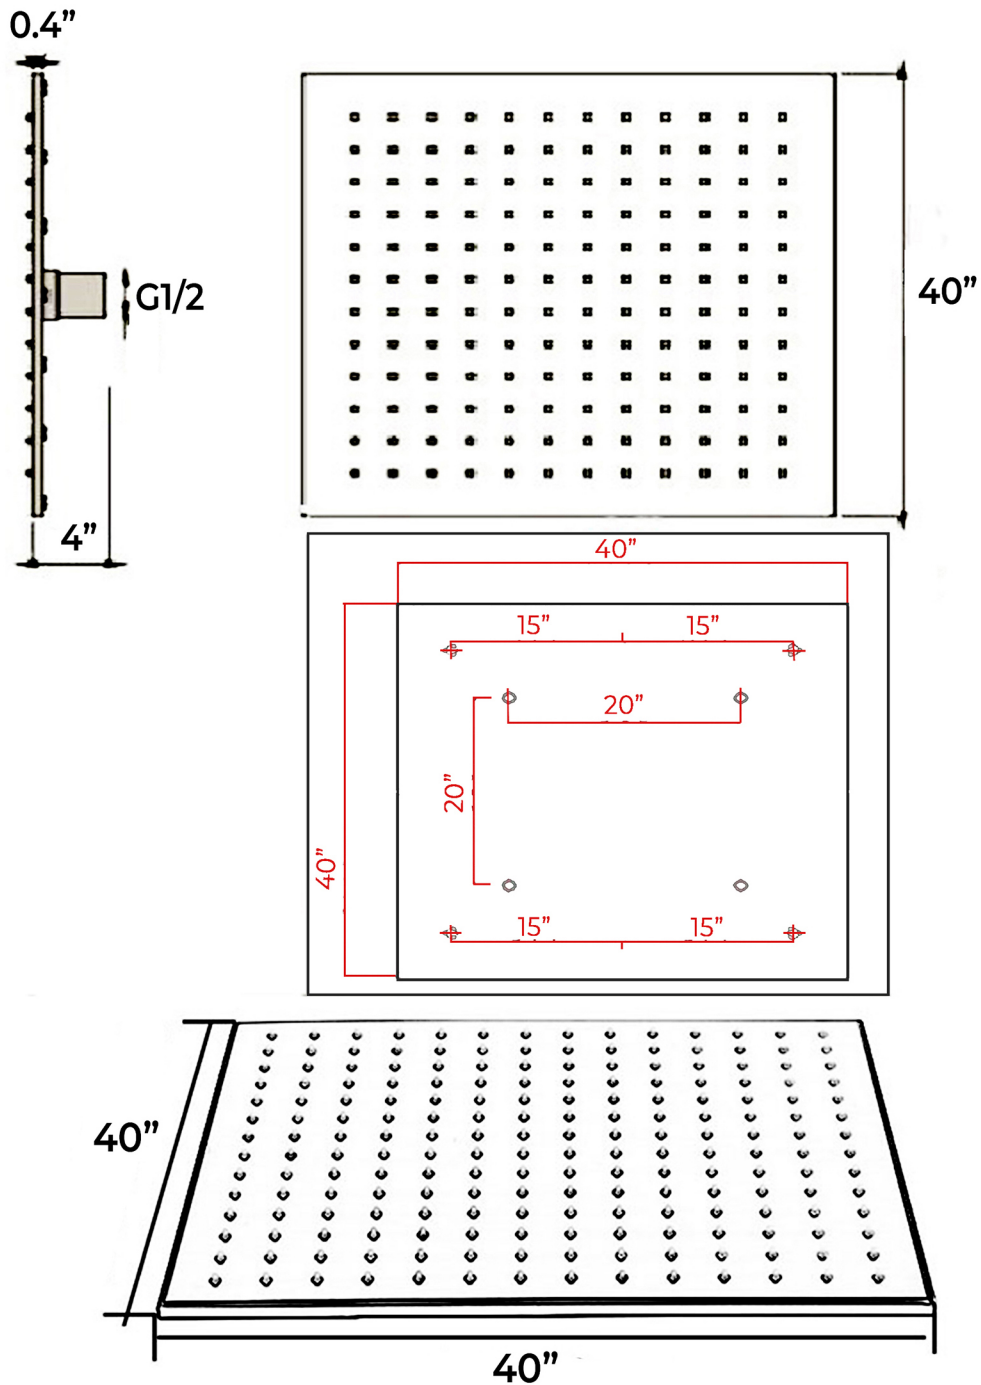

40" BRUSHED STAINLESS STEEL SQUARE CEILING MOUNT LARGE LED SHOWER HEAD INSTALLTION INSTRUCTIONS

BEFORE YOU BEGIN

Before installing, read entire Installation Instructions. Observe all local building and safety codes.

(head shower installation)
decorative

hole size on ceiling

decorative cover

3
Drill the holes on the ceiling according to above hole specification and install 4 pipes.

After fix the shower head on ceiling, connect the shower hose with 2 water inlet on the shower head back cover. The other end connect with the water outlet pipe in the wall.

5/ s right drawing shown, install four pipe 2 on the head shower

6/ After fix the shower head on ceiling, connect the shower hose with 4 water inlet on the shower head back cover. The other end connect with the water outlet pipe in the wall.

**40 inch biggest led light shower head
304 stainless steel brushed surface
ceiling mount led shower head**