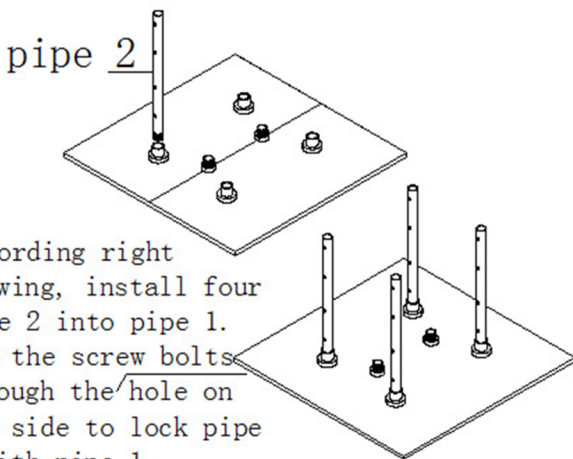

TOOLS REQUIRED*

Plumber's Tape

Basin Wrench

Thread Sealant

Screwdriver

Adjustable Wrench

Hex Wrench

*not included

(head shower installation)
decorative

hole size on ceiling

decorative cover

3
Drill the holes on the ceiling according to above hole specification and install 4 pipes.

After fix the shower head on ceiling, connect the shower hose with 2 water inlet on the shower head back cover. The other end connect with the water outlet pipe in the wall.

5/ s right drawing shown, install four pipe 2 on the head shower

6/ After fix the shower head on ceiling, connect the shower hose with 4 water inlet on the shower head back cover. The other end connect with the water outlet pipe in the wall.