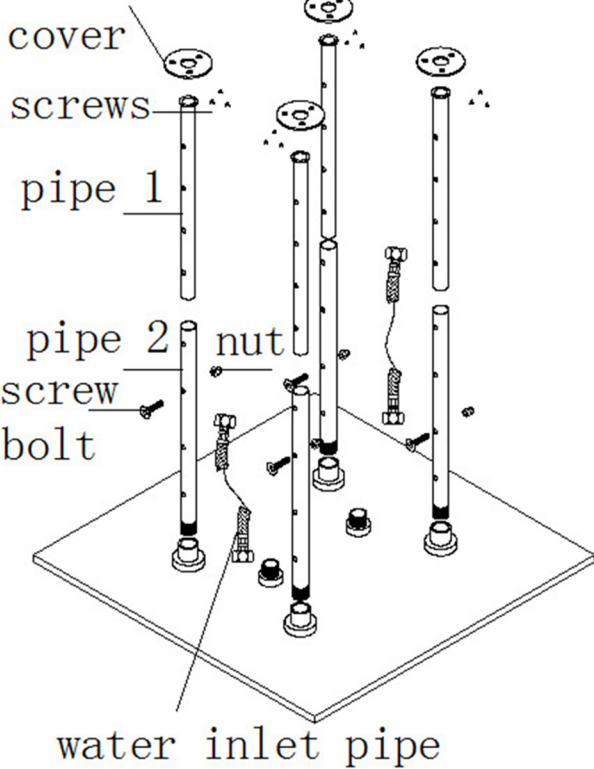

40" BRUSHED STAINLESS STEEL SQUARE CEILING MOUNT LARGE LED SHOWER HEAD INSTALLTION INSTRUCTIONS

BEFORE YOU BEGIN

Before installing, read entire Installation Instructions. Observe all local building and safety codes.

TOOLS REQUIRED*

Plumber's Tape

Basin Wrench

Thread Sealant

Screwdriver

Adjustable Wrench

Hex Wrench

*not included

(head shower installation)
decorative

hole size on ceiling

decorative cover

3
Drill the holes on the ceiling according to above hole specification and install 4 pipes.

After fix the shower head on ceiling, connect the shower hose with 2 water inlet on the shower head back cover. The other end connect with the water outlet pipe in the wall.

5/ s right drawing shown, install four pipe 2 on the head shower

6/ After fix the shower head on ceiling, connect the shower hose with 4 water inlet on the shower head back cover. The other end connect with the water outlet pipe in the wall.