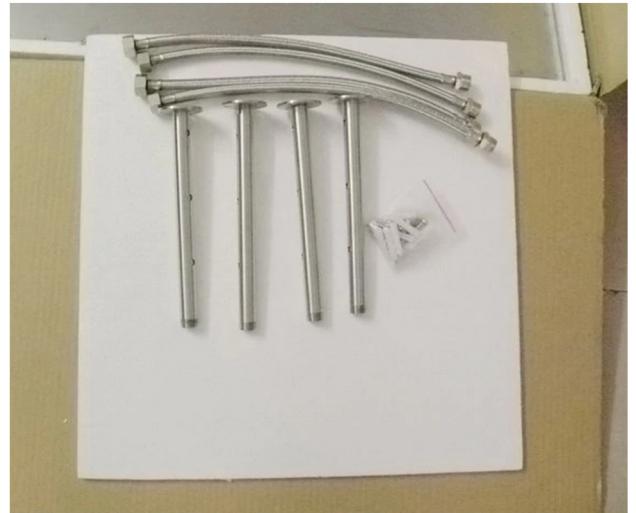

(head shower installation)
decorative

hole size on ceiling

decorative cover

3
Drill the holes on the ceiling according to above hole specification and install 4 pipes.

After fix the shower head on ceiling, connect the shower hose with 2 water inlet on the shower head back cover. The other end connect with the water outlet pipe in the wall.

5/ s right drawing shown, install four pipe 2 on the head shower

6/ After fix the shower head on ceiling, connect the shower hose with 4 water inlet on the shower head back cover. The other end connect with the water outlet pipe in the wall.

JUNOSHOWER

$\leq 29^{\circ}\text{C}$

$30^{\circ}\text{C} \sim 39^{\circ}\text{C}$

$40^{\circ}\text{C} \sim 49^{\circ}\text{C}$

4 Ceiling Arms Fixed Shower Head

a.b.c.d. is shower hose G1/2" water inlet connect screws

**40 inch biggest led light shower head
304 stainless steel brushed surface
ceiling mount led shower head**