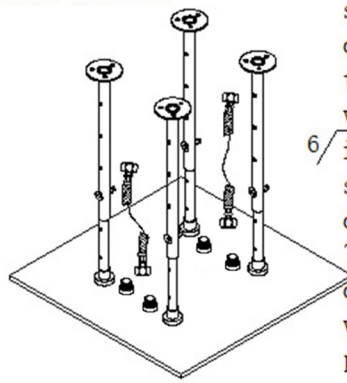

5/ s right drawing shown, install four pipe 2 on the head shower

6/ After fix the shower head on ceiling, connect the shower hose with 4 water inlet on the shower head back cover. The other end connect with the water outlet pipe in the wall.