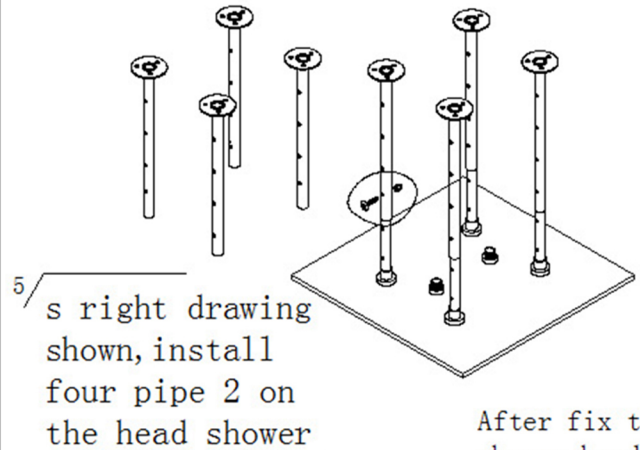

40" BRUSHED STAINLESS STEEL SQUARE CEILING MOUNT LARGE LED SHOWER HEAD INSTALLTION INSTRUCTIONS

BEFORE YOU BEGIN

Before installing, read entire Installation Instructions. Observe all local building and safety codes.

(head shower installation)
decorative

hole size on ceiling

decorative cover

3
Drill the holes on the ceiling according to above hole specification and install 4 pipes.

After fix the shower head on ceiling, connect the shower hose with 2 water inlet on the shower head back cover. The other end connect with the water outlet pipe in the wall.

5/ s right drawing shown, install four pipe 2 on the head shower

6/ After fix the shower head on ceiling, connect the shower hose with 4 water inlet on the shower head back cover. The other end connect with the water outlet pipe in the wall.