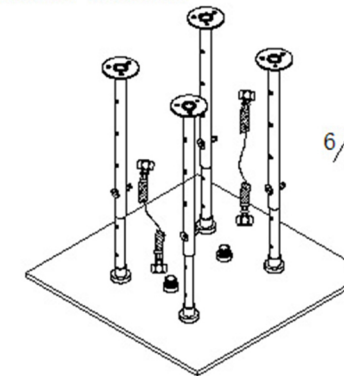

40" BRUSHED STAINLESS STEEL SQUARE CEILING MOUNT LARGE LED SHOWER HEAD INSTALLTION INSTRUCTIONS

BEFORE YOU BEGIN

Before installing, read entire Installation Instructions. Observe all local building and safety codes.

(head shower installation)
decorative

hole size on ceiling

decorative cover

3
Drill the holes on the ceiling according to above hole specification and install 4 pipes.

After fix the shower head on ceiling, connect the shower hose with 2 water inlet on the shower head back cover. The other end connect with the water outlet pipe in the wall.

5/ s right drawing shown, install four pipe 2 on the head shower

6/ After fix the shower head on ceiling, connect the shower hose with 4 water inlet on the shower head back cover. The other end connect with the water outlet pipe in the wall.