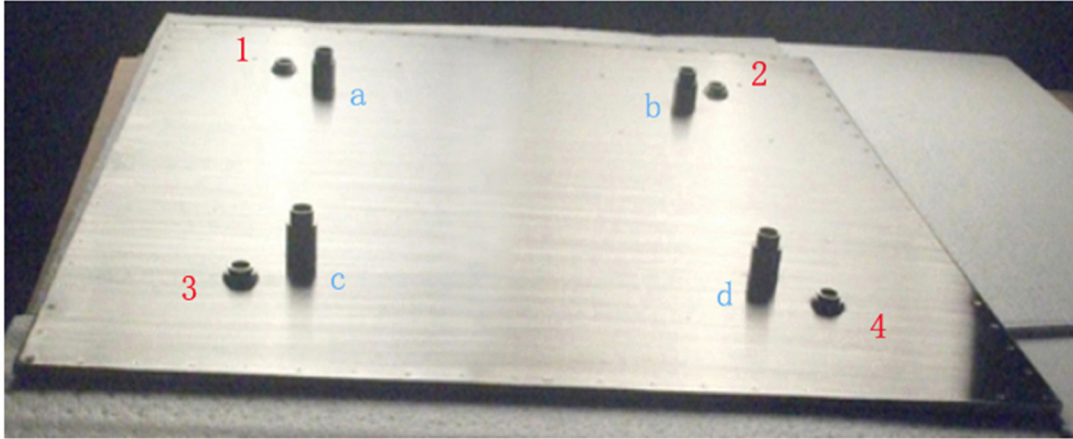

(head shower installation)
decorative

hole size on ceiling

decorative cover

3
Drill the holes on the ceiling according to above hole specification and install 4 pipes.

After fix the shower head on ceiling, connect the shower hose with 2 water inlet on the shower head back cover. The other end connect with the water outlet pipe in the wall.

5/ s right drawing shown, install four pipe 2 on the head shower

6/ After fix the shower head on ceiling, connect the shower hose with 4 water inlet on the shower head back cover. The other end connect with the water outlet pipe in the wall.

JUNOSHOWER

$\leq 29^{\circ}\text{C}$

$30^{\circ}\text{C} \sim 39^{\circ}\text{C}$

$40^{\circ}\text{C} \sim 49^{\circ}\text{C}$

4 Ceiling Arms Fixed Shower Head

a.b.c.d. is shower hose G1/2" water inlet connect screws

**40 inch biggest led light shower head
304 stainless steel brushed surface
ceiling mount led shower head**