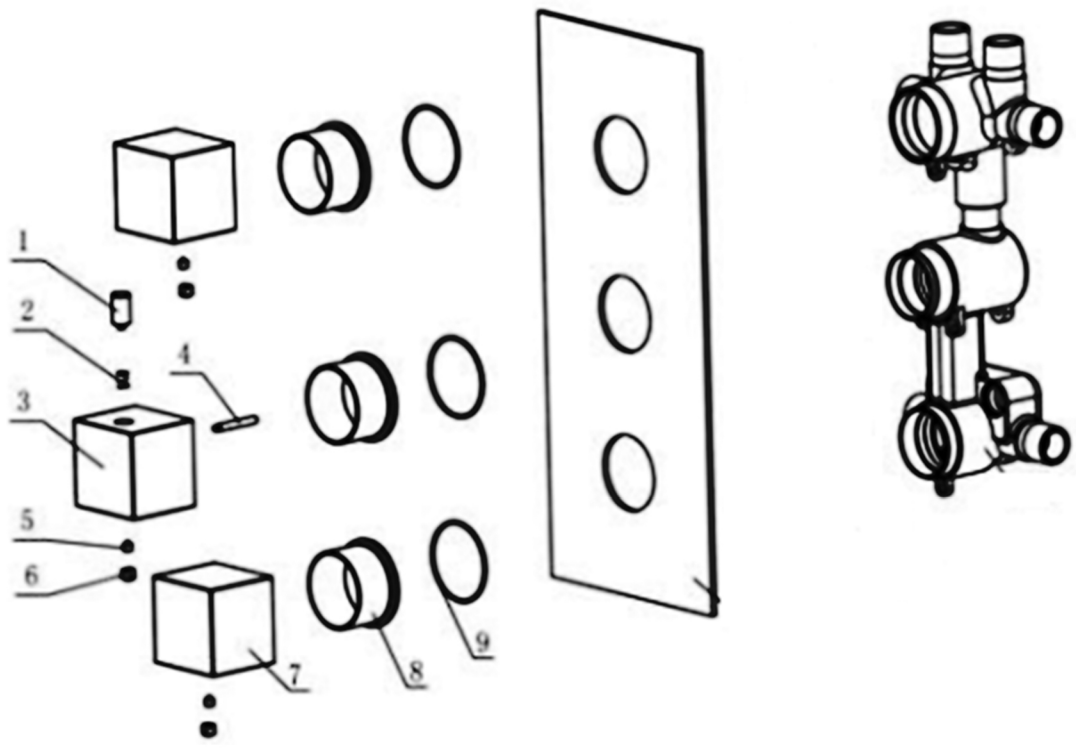

PERUGIA 16" CEILING MOUNT LED SHOWER HEAD W/ BODY MASSAGE JETS INSTALLTION INSTRUCTIONS

BEFORE YOU BEGIN

Before installing, read entire Installation Instructions. Observe all local building and safety codes.

TOOLS REQUIRED*

Plumber's Tape

Basin Wrench

Thread Sealant

Screwdriver

Adjustable Wrench

Hex Wrench

*not included

Body Jet

Fitting Instructions & Content list

BODY JET INSTALLATION