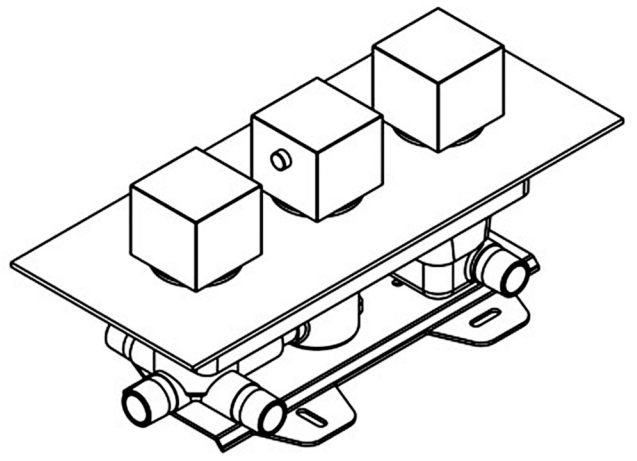

PERUGIA 16" CEILING MOUNT LED SHOWER HEAD W/ BODY MASSAGE JETS INSTALLTION INSTRUCTIONS

BEFORE YOU BEGIN

Before installing, read entire Installation Instructions. Observe all local building and safety codes.

Body Jet

Fitting Instructions & Content list

BODY JET INSTALLATION