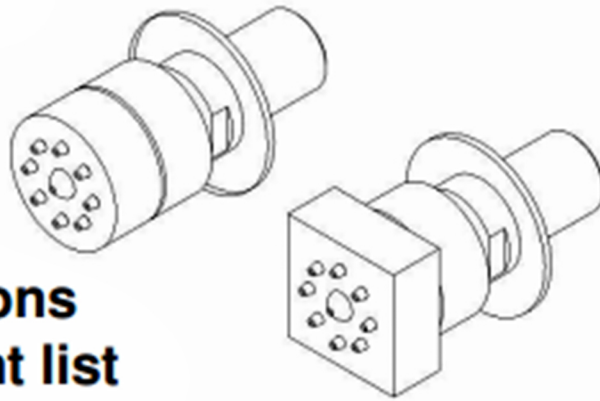

PERUGIA 16" CEILING MOUNT LED SHOWER HEAD W/ BODY MASSAGE JETS INSTALLTION INSTRUCTIONS

BEFORE YOU BEGIN

Before installing, read entire Installation Instructions. Observe all local building and safety codes.

TOOLS REQUIRED*

Plumber's Tape

Basin Wrench

Thread Sealant

Screwdriver

Adjustable Wrench

Hex Wrench

*not included

Body Jet

Fitting Instructions & Content list

BODY JET INSTALLATION